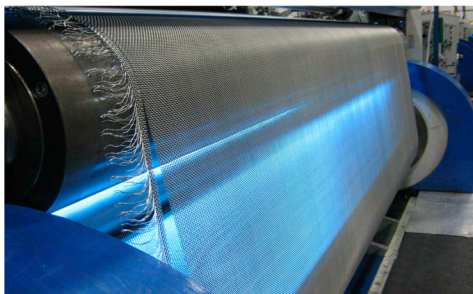

While under tension, wires are woven into stainless steel mesh

Stainless steel mesh is cut, pre-treated, and powder coated

Mesh panels are secured in product frames with patented mechanical attachment systems