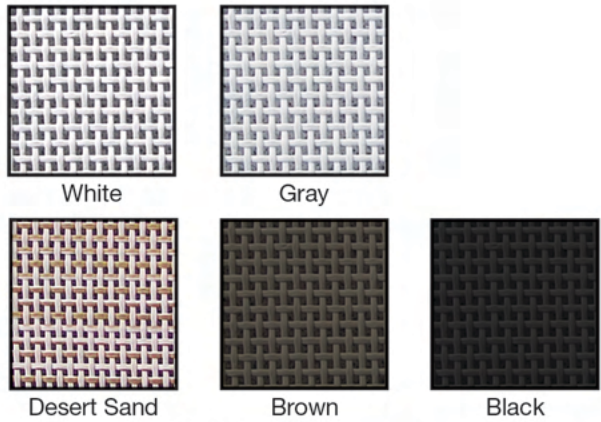

Sun/Pet Screen