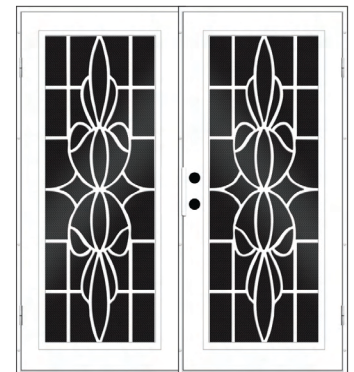

Trellis

Images shown are 36" x 80" doors and show the direction of the design when it is manufactured. Designs will change slightly with door width and height variations.

French Hummingbird

Garland

Guardsman

Lizard Bar

Longfellow

Manchester

Prosperity

Quail Covey

Queen Mary

Winchester

Windfall

Yale

Available with Meshtec Advanced Screen System only.

**MESHTEC**  
Advanced Screen Systems

Full View      IMPACT      SHEER      PRY

Double doors have a center post that is attached to the passive door, leaving no obstruction to the entryway when both doors are open. The active door (with handle) can be specified as left or right.