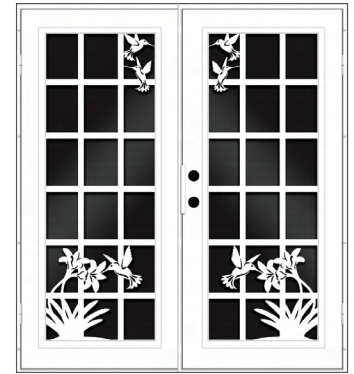

Yale

Available with Meshtec Advanced Screen System only.

**MESHTEC**  
Advanced Screen Systems

Full View      IMPACT      SHEER      PRY

Double doors have a center post that is attached to the passive door, leaving no obstruction to the entryway when both doors are open. The active door (with handle) can be specified as left or right.

Some single door designs are mirrored in a double door as shown below.

Mirrored models include: Acadian, Chili Ristra, Elegante, French Hummingbird, Garland, Harbour Beacon, Harvard, Kokopelli, Lizard Bar, Martini, Matrix, Nogales, Playa, Quail Covey, Sail Away Sunfire, and Yale.