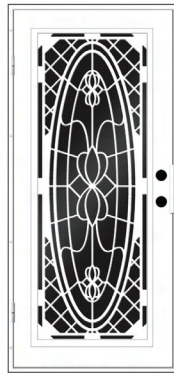

Queen Mary

Available with Meshtec Advanced Screen System only.

MESHTEC
Advanced Screen Systems

Full View   IMPACT   SHEER   PRY

Double doors have a center post that is attached to the passive door, leaving no obstruction to the entryway when both doors are open. The active door (with handle) can be specified as left or right.

Some single door designs are mirrored in a double door as shown below.

Mirrored models include: Acadian, Chili Ristra, Elegante, French Hummingbird, Garland, Harbour Beacon, Harvard, Kokopelli, Lizard Bar, Martini, Matrix, Nogales, Playa, Quail Covey, Sail Away Sunfire, and Yale.