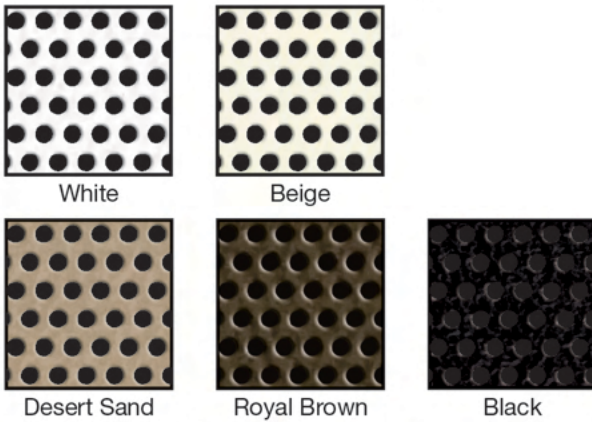

Perforated Aluminum Screen